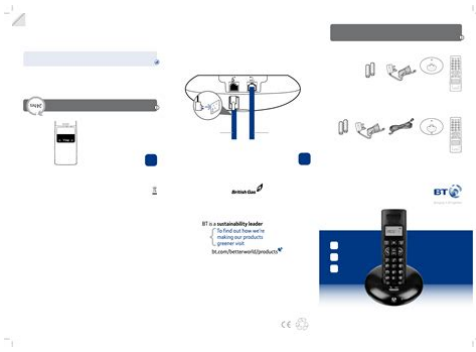

## bt graphite 1100 manual download

**File Name:** bt graphite 1100 manual download.pdf

**Size:** 4555 KB

**Type:** PDF, ePub, eBook

**Category:** Book

**Uploaded:** 10 May 2019, 14:28 PM

**Rating:** 4.6/5 from 644 votes.